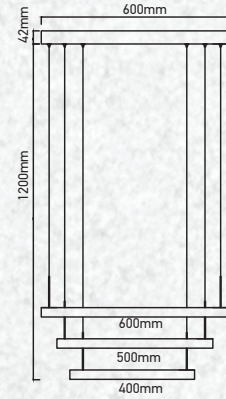

Black Chandelier-3 Step-Dimmable

80w VT-82-3-B

Built In LED

SKU: 3990 - 3000K Warm White

3800157638753

Voltage/Frequency:	AC:220-240V,50Hz
Luminous Flux:	5925lm
LED Type:	SMD
CRI:	>80
PF:	>0.9
Beam Angle:	120°

No. of LED:	470 pcs
Material :	Aluminium+Acrylic
Unit GW :	4.7 Kg
Life Span:	25,000 Hours
Size :	600/500/400mm
Box Qty:	1Pcs

Coffee Chandelier-3 Step-Dimmable

80w VT-82-3-C

Built In LED

SKU: 3991 - 3000K Warm White

3800157638760

Voltage/Frequency:	AC:220-240V,50Hz
Luminous Flux:	5925lm
LED Type:	SMD
CRI:	>80
PF:	>0.9
Beam Angle:	120°

No. of LED:	470 pcs
Material :	Aluminium+Acrylic
Unit GW :	4.7 Kg
Life Span:	25,000 Hours
Size :	600/500/400mm
Box Qty:	1Pcs