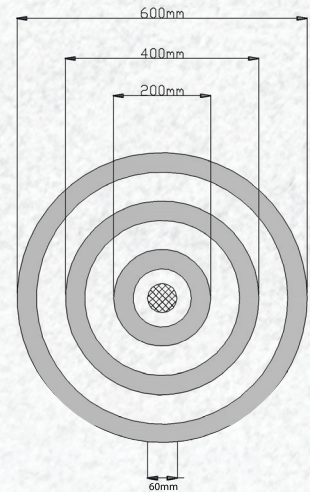

Chandelier-3 Step

80w VT-80-3D

Built In LED

SKU: 3906 - 3000K Warm White
SKU: 3907 - 4000K Day White

3800157624657
3800157624664

Voltage/Frequency:	AC:100-240V,50Hz
Luminous Flux:	5600lm
LED Type:	SMD
CRI:	>80
PF:	>0.9
Beam Angle:	120°

No. of LED:	510 pcs
Material :	Acrylic+Aluminium
Unit GW :	4.7 Kg
Life Span:	20,000 Hours
Size :	600x600x1200mm
Box Qty:	1Pcs