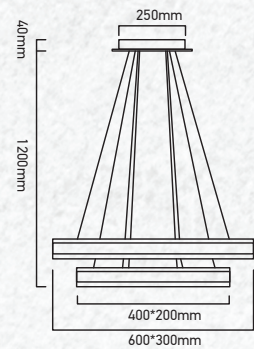

Voltage/Frequency:	AC:220-240V,50Hz
Luminous Flux:	7500lm
LED Type:	SMD
CRI:	>80
PF:	>0.9
Beam Angle:	120°

No. of LED:	600 pcs
Material :	Aluminium+Acrylic
Unit GW :	4.7 Kg
Life Span:	25,000 Hours
Size :	600/400/200mm
Box Qty:	1Pcs

3800157638739

Voltage/Frequency:	AC:220-240V,50Hz
Luminous Flux:	7500lm
LED Type:	SMD
CRI:	>80
PF:	>0.9
Beam Angle:	120°

No. of LED:	600 pcs
Material :	Aluminium+Acrylic
Unit GW :	4.7 Kg
Life Span:	25,000 Hours
Size :	600/400/200mm
Box Qty:	1Pcs