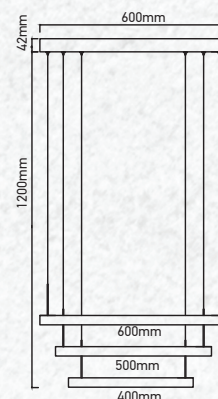

Voltage/Frequency:	AC:220-240V,50Hz
Luminous Flux:	7500lm
LED Type:	SMD
CRI:	>80
PF:	>0.9
Beam Angle:	120°

No. of LED:	600 pcs
Material :	Aluminium+Acrylic
Unit GW :	4.7 Kg
Life Span:	25,000 Hours
Size :	600/400/200mm
Box Qty:	1Pcs

No. of LED:	600 pcs
Material :	Aluminium+Acrylic
Unit GW :	4.7 Kg
Life Span:	25,000 Hours
Size :	600/400/200mm
Box Qty:	1Pcs

Coffee Chandelier-2 Step-Dimmable

100w VT-101-2-C

Built In LED

SKU: 3988 - 3000K Warm White

3800157638739

Voltage/Frequency:	AC:220-240V,50Hz
Luminous Flux:	7500lm
LED Type:	SMD
CRI:	>80
PF:	>0.9
Beam Angle:	120°

No. of LED:	600 pcs
Material :	Aluminium+Acrylic
Unit GW :	4.7 Kg
Life Span:	25,000 Hours
Size :	600/400/200mm
Box Qty:	1Pcs