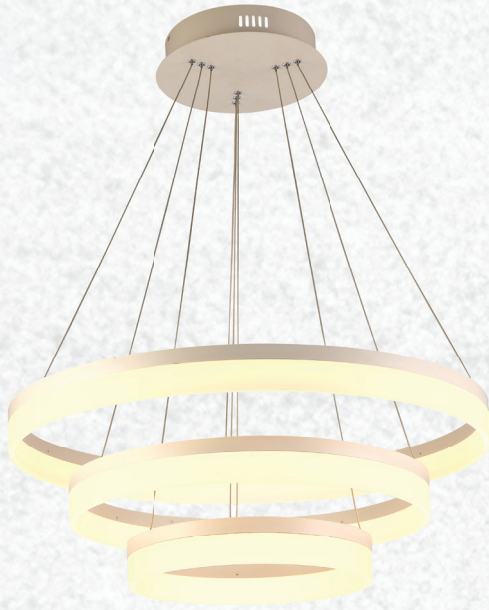

Beam Angle: 120°

No. of LED: 360 pcs

Material: Acrylic+Aluminium

Unit GW: 3.50 Kg

Life Span: 20,000 Hours

Size: 600x600x1200mm

Box Qty: 1Pcs

Chandelier-3 Step