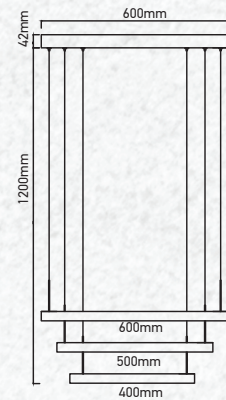

3800157638753

Voltage/Frequency:	AC:220-240V,50Hz
Luminous Flux:	5925lm
LED Type:	SMD
CRI:	>80
PF:	>0.9
Beam Angle:	120°

No. of LED:	470 pcs
Material :	Aluminium+Acrylic
Unit GW :	4.7 Kg
Life Span:	25,000 Hours
Size :	600/500/400mm
Box Qty:	1Pcs