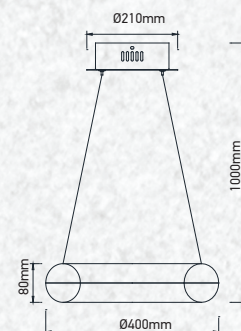

Chandelier Series

40w VT-40-1

Built In LED

SKU: 3874 - 3000K Warm White

3800157620888

Voltage/Frequency: AC:100-240V,50Hz

Luminous Flux: 2800lm

LED Type: SMD

CRI: >80

PF: >0.9

Beam Angle: 120°

No. of LED: 240 pcs

Material: Steel+PC

Unit GW: 3.90 Kg

Life Span: 20,000 Hours

Size: 400X210X1000mm

Box Qty: 1Pcs

Chandelier-3 Step

70w VT-70-3D

Built In LED

SKU: 3904 - 3000K Warm White

3800157624633

SKU: 3905 - 4000K Day White

3800157624640

Voltage/Frequency: AC:100-240V,50Hz

Luminous Flux: 4900lm

LED Type: SMD

CRI: >80

PF: >0.9

Beam Angle: 120°

No. of LED: 360 pcs

Material: Acrylic+Aluminium

Unit GW: 3.50 Kg

Life Span: 20,000 Hours

Size: 600x600x1200mm

Box Qty: 1Pcs