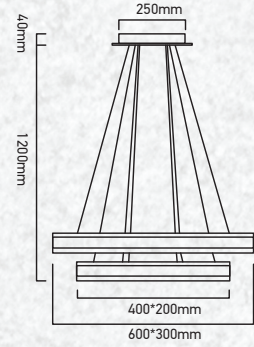

White Chandelier-2 Step-Dimmable

100w VT-101-2-W

Built In LED

SKU: 3986 - 3000K Warm White

3800157638715

Voltage/Frequency:	AC:220-240V,50Hz
Luminous Flux:	7500lm
LED Type:	SMD
CRI:	>80
PF:	>0.9
Beam Angle:	120°

No. of LED:	600 pcs
Material :	Aluminium+Acrylic
Unit GW :	4.7 Kg
Life Span:	25,000 Hours
Size :	600/400/200mm
Box Qty:	1Pcs

Black Chandelier-2 Step-Dimmable

100w VT-101-2-B

Built In LED

SKU: 3987 - 3000K Warm White

3800157638722

Voltage/Frequency:	AC:220-240V,50Hz
Luminous Flux:	7500lm
LED Type:	SMD
CRI:	>80
PF:	>0.9
Beam Angle:	120°

No. of LED:	600 pcs
Material :	Aluminium+Acrylic
Unit GW :	4.7 Kg
Life Span:	25,000 Hours
Size :	600/400/200mm
Box Qty:	1Pcs