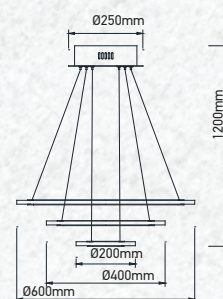

Chandelier Series

40w VT-40-1

Built In LED

SKU: 3874 - 3000K Warm White

3800157620888

Voltage/Frequency: AC:100-240V,50Hz

Luminous Flux: 2800lm

LED Type: SMD

CRI: >80

PF: >0.9

Beam Angle: 120°

No. of LED: 240 pcs

Material: Steel+PC

Unit GW: 3.90 Kg

Life Span: 20,000 Hours

Size: 400X210X1000mm

Box Qty: 1Pcs