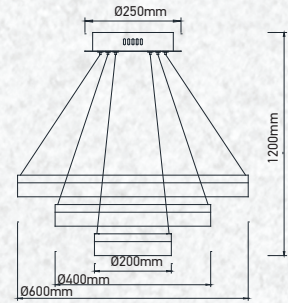

Beam Angle: 120°

No. of LED: 360 pcs

Material: Acrylic+Aluminium

Unit GW: 3.50 Kg

Life Span: 20,000 Hours

Size: 600x600x1200mm

Box Qty: 1Pcs

Chandelier-3 Step