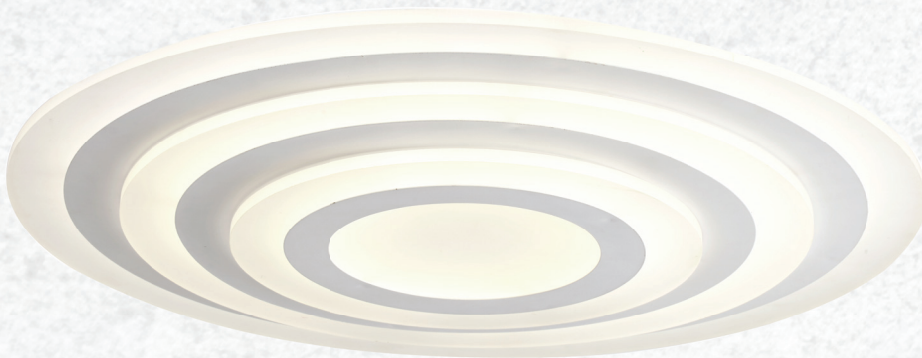

Chandelier-3 Step

80w VT-80-3D

Built In LED

SKU: 3906 - 3000K Warm White
SKU: 3907 - 4000K Day White

3800157624657
3800157624664

Voltage/Frequency:	AC:100-240V,50Hz
Luminous Flux:	5600lm
LED Type:	SMD
CRI:	>80
PF:	>0.9
Beam Angle:	120°

No. of LED:	510 pcs
Material :	Acrylic+Aluminium
Unit GW :	4.7 Kg
Life Span:	20,000 Hours
Size :	600x600x1200mm
Box Qty:	1Pcs