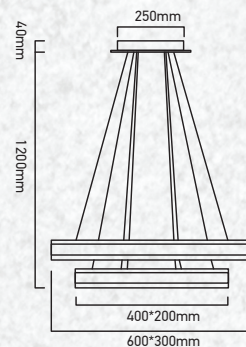

Coffee Chandelier-2 Step-Dimmable